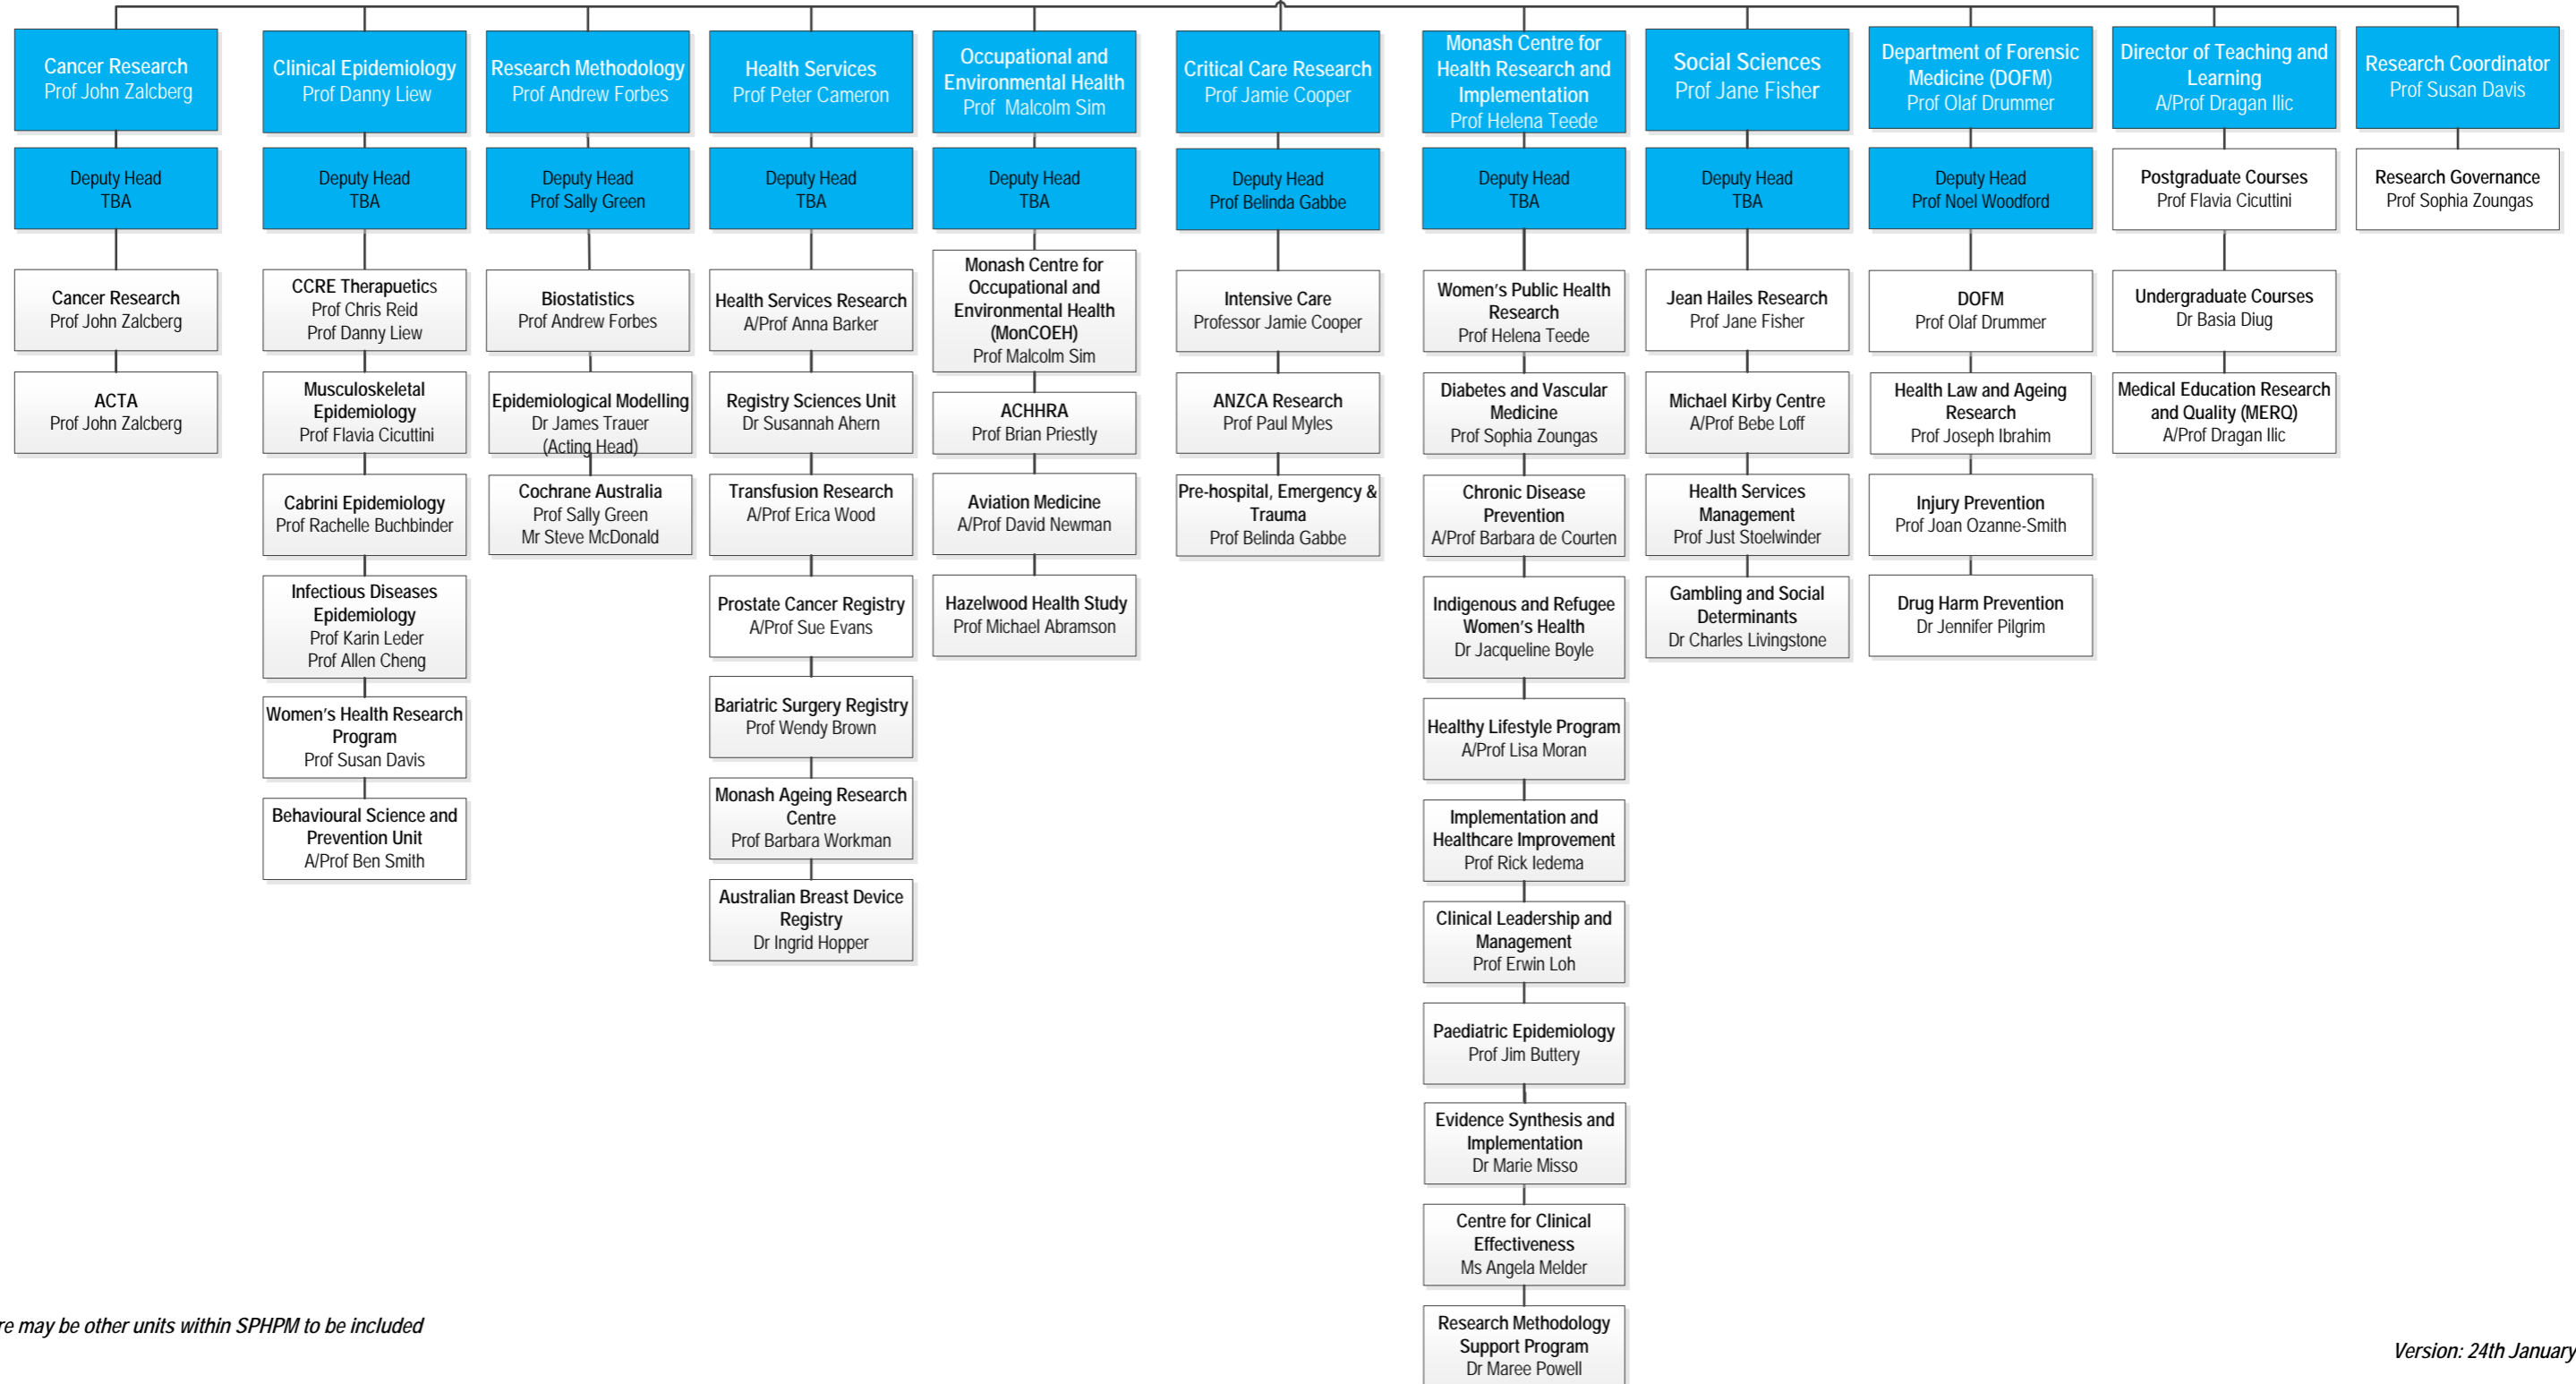

School of Public Health and Preventive Medicine*

Professor John McNeil
Head of School
Professor Michael Abramson
Deputy Head of School

ASPREE
A/Prof Robyn Woods

STAREE
Prof Sophia Zoungas

Precinct Manager
Mr Gavin Horrigan
Finance
Space
Research
Education
Communications

Senior Manager
Dr Jay Illesinghe
Research
Education
Communications

*Please note there may be other units within SPHPM to be included